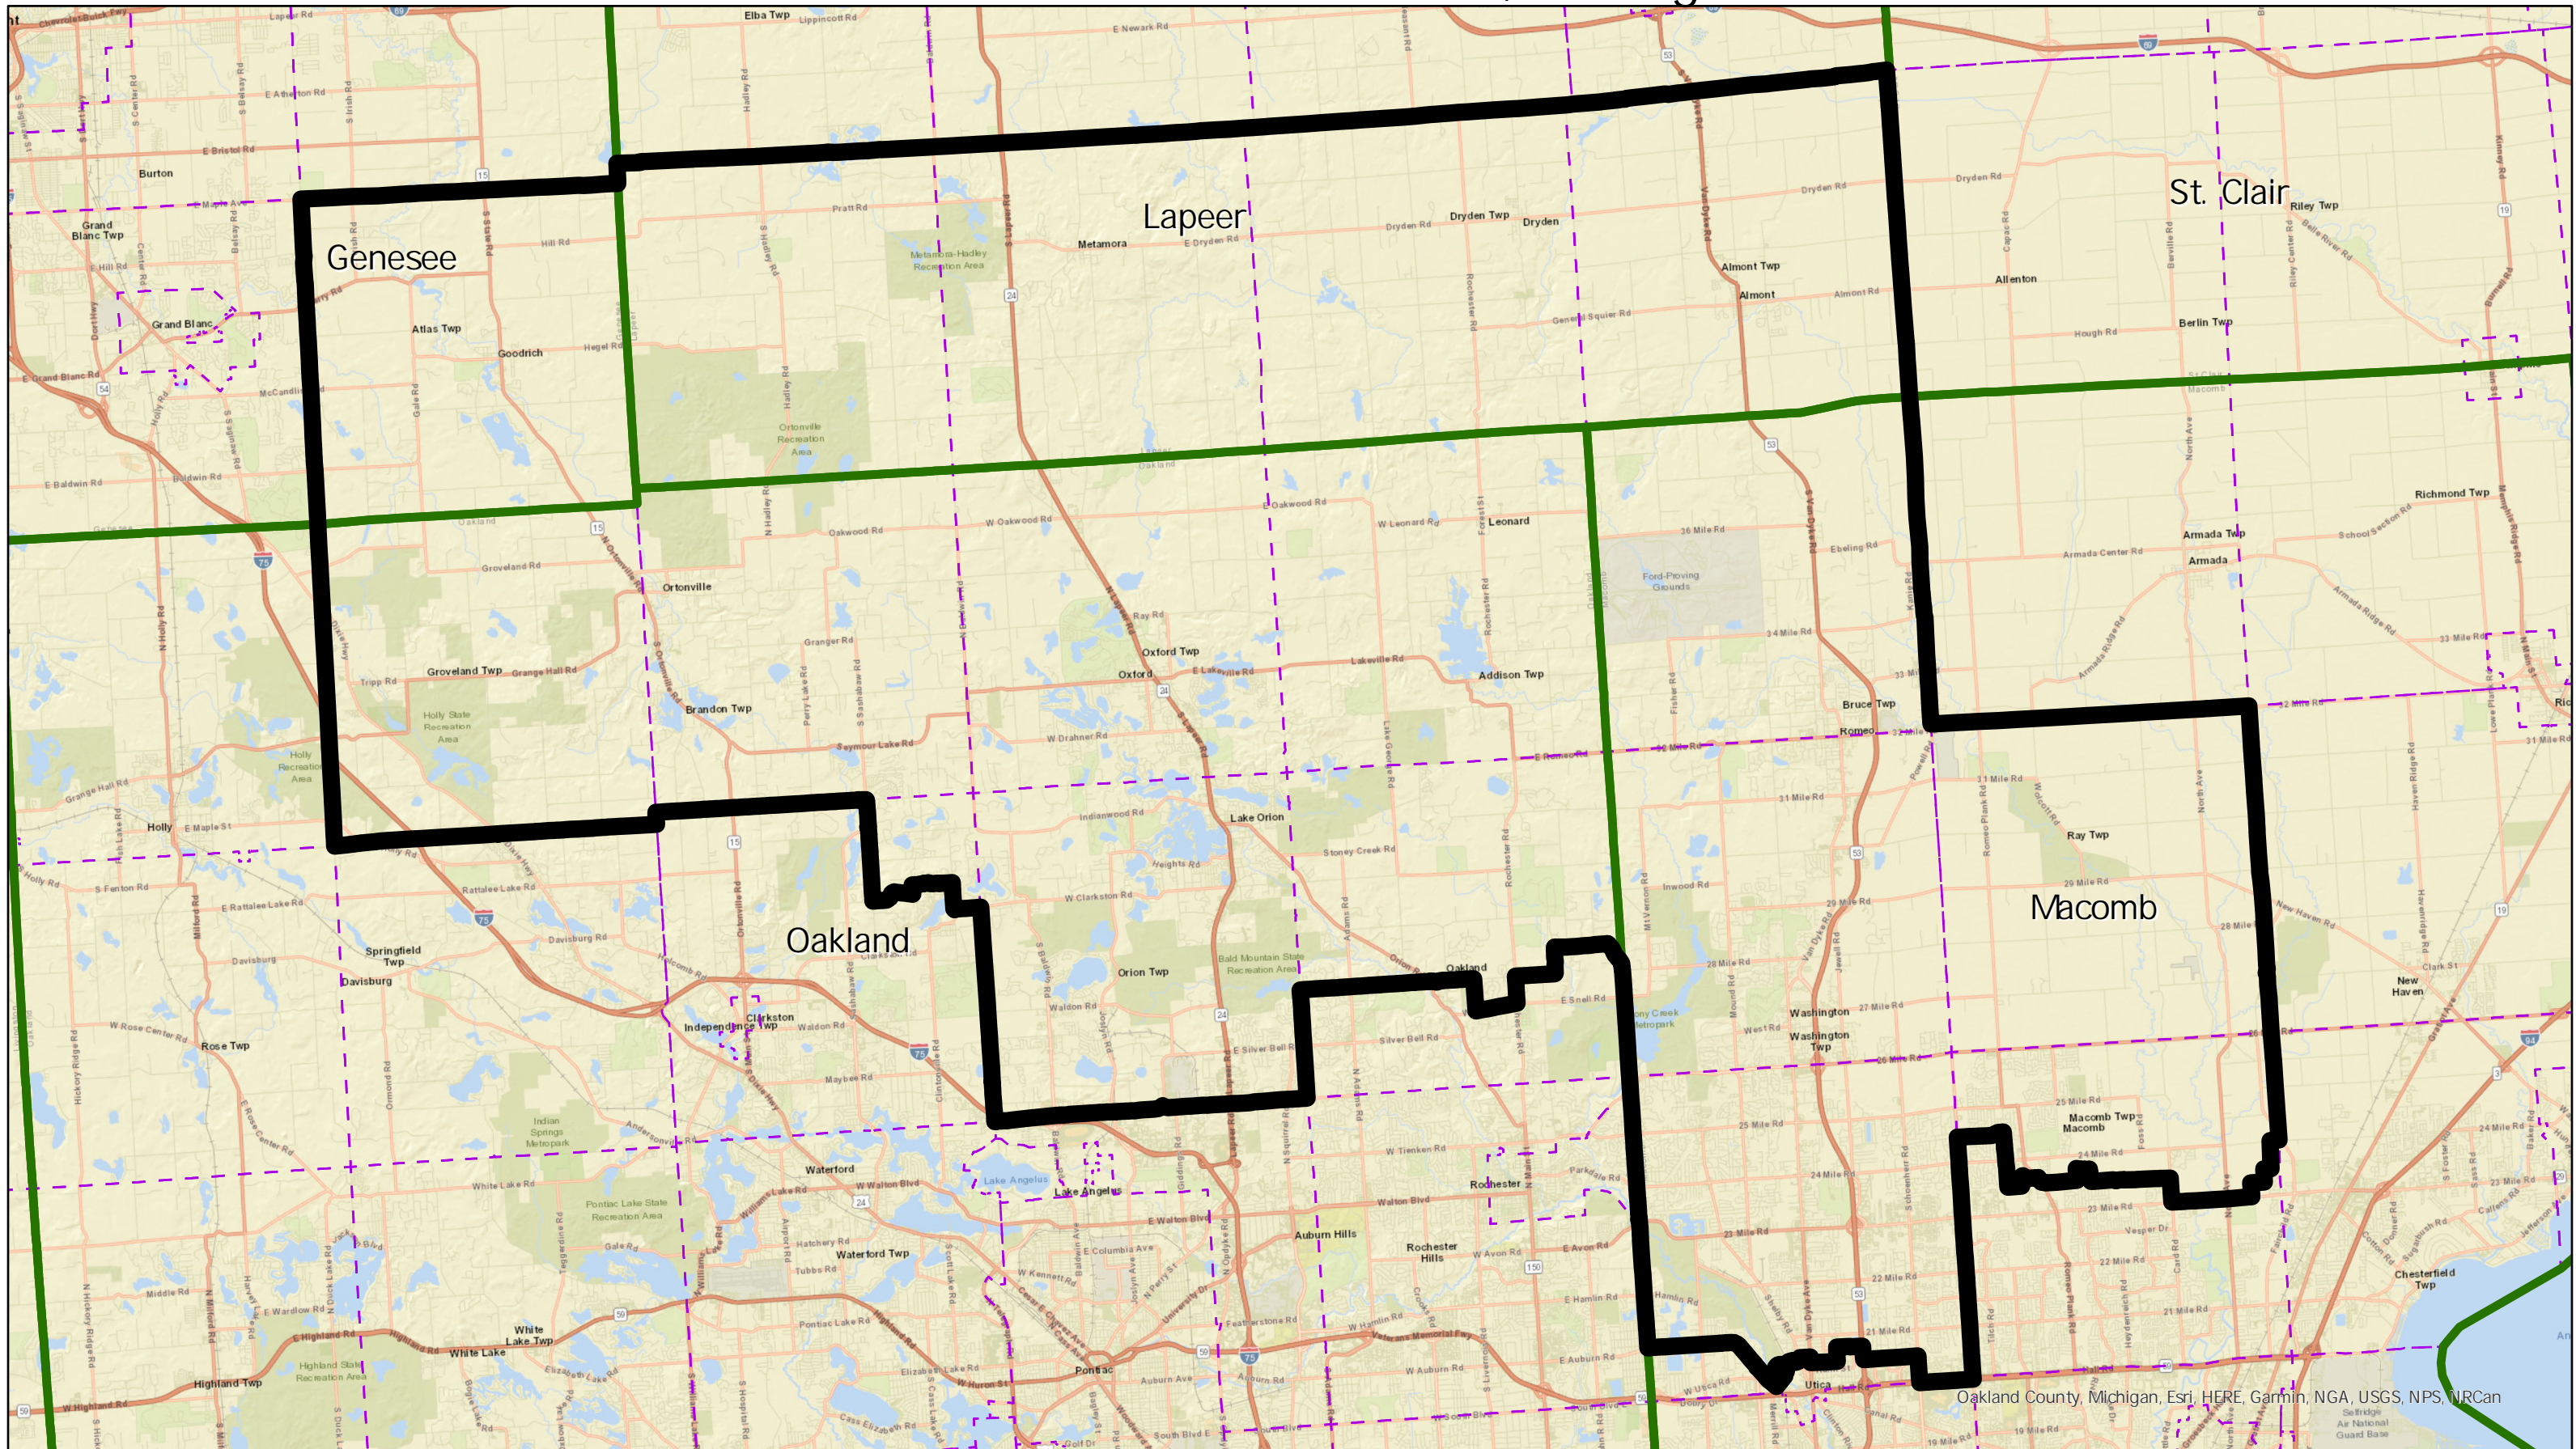

# Linden Senate District 24, Michigan

Oakland County, Michigan, Esri, HERE, Garmin, NGA, USGS, NPS, JRCan

 Linden Senate Districts  Counties  Townships